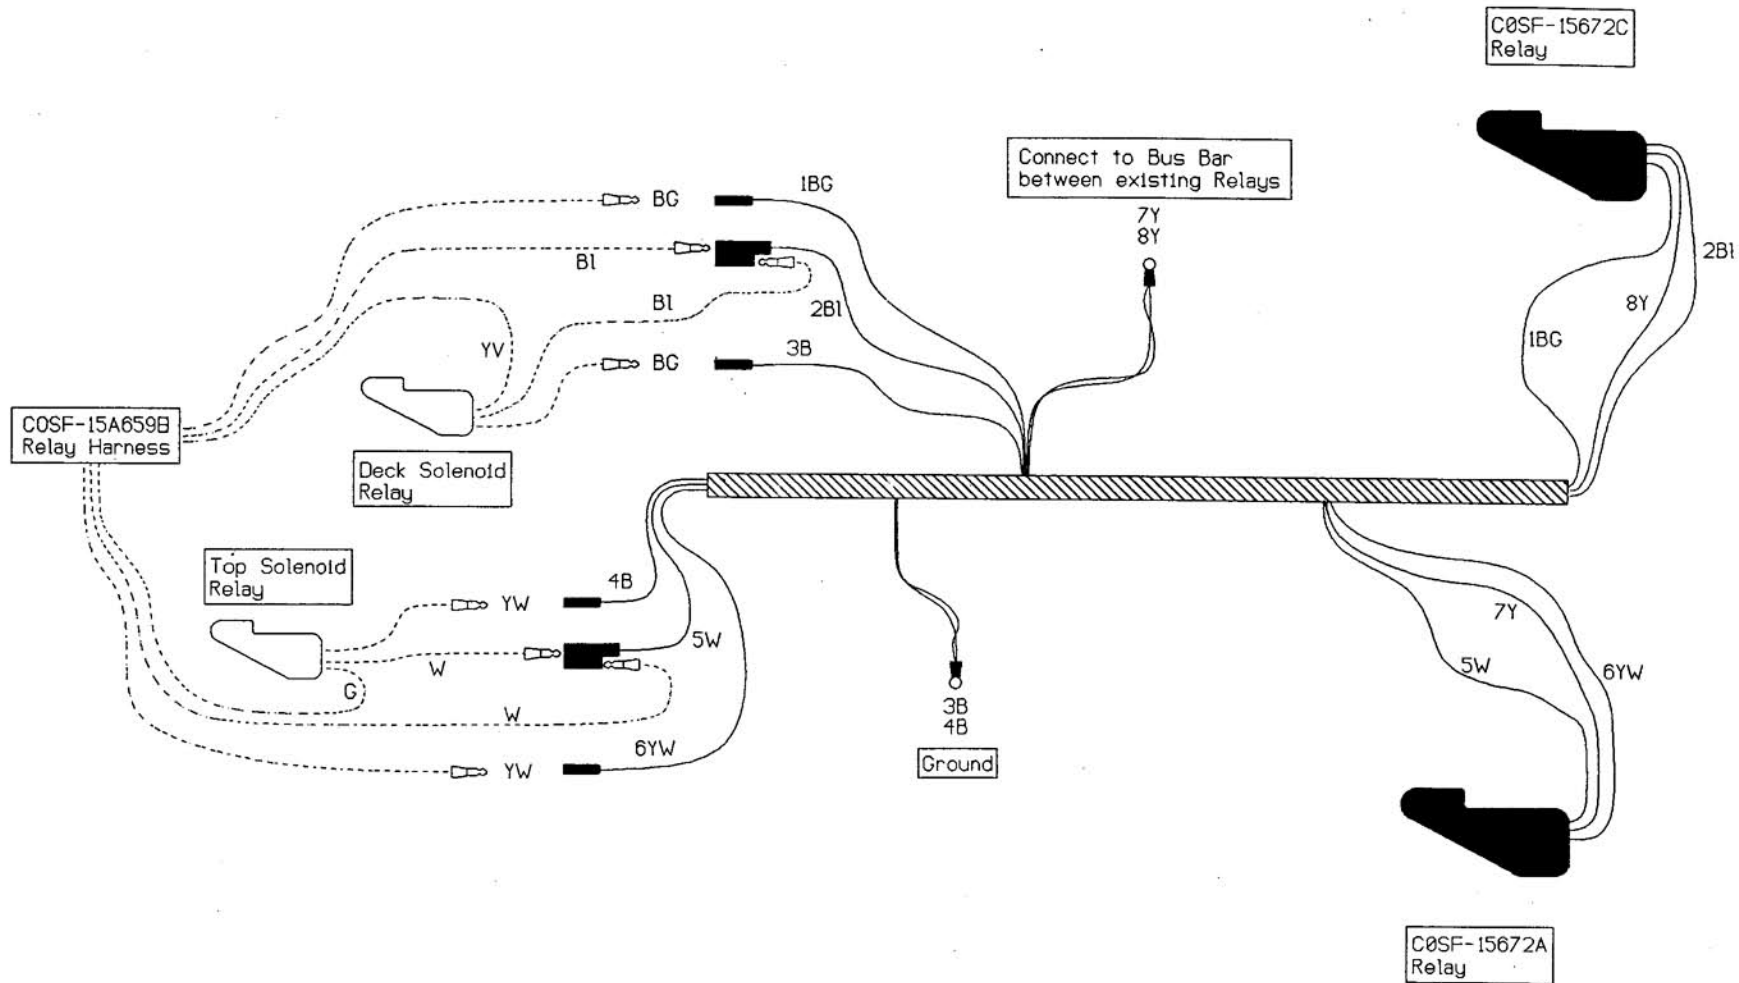

T-Bird Convertible Only (12 Relays)

Color Key
 B - Black V - Violet
 Bl - Blue Y - Yellow
 C - Green W - White

Example: 1BG - Wire #1 Black with Green Stripe.

--- Wires not included with main wiring. (Indicates Information Only)

Drawn By CDO 04/10/10