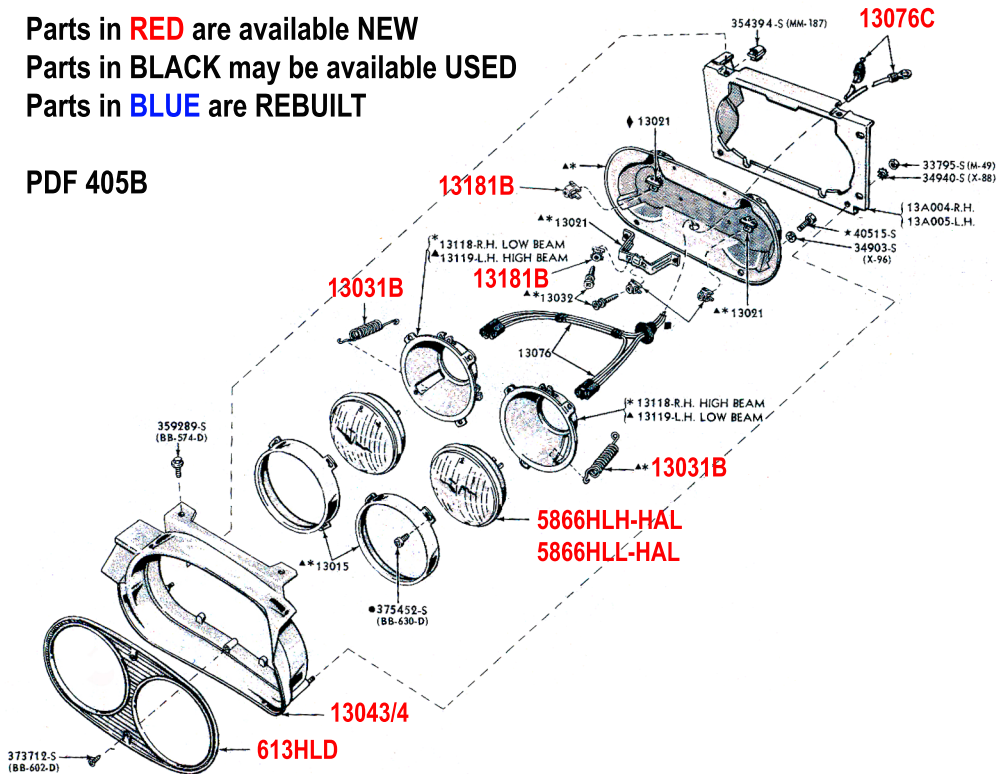

Parts in **RED** are available **NEW**
 Parts in **BLACK** may be available **USED**
 Parts in **BLUE** are **REBUILT**

PDF 405B

1961/63 HEADLAMP (THUNDERBIRD)